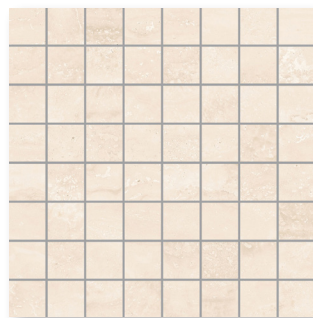

HARMONY

COLLECTION

Wayne Tile
Company

waynetile.com

HARMONY

STOCK SIZES

AVAILABLE COLORS

Bianco

Grigio

Sabbia

Grigio | 12"x24"

Sabbia | 12"x24"

HARMONY

TECHNICAL CHARACTERISTICS

Material	Glazed Porcelain
Finish	Matte
Thickness	8.5MM
Slip Resistance	R10 (Matte)
Application	Interior/Exterior
Frost Resistance	Yes
Water Absorption	≤0.1%
DCOF	≥0.42 (Matte)