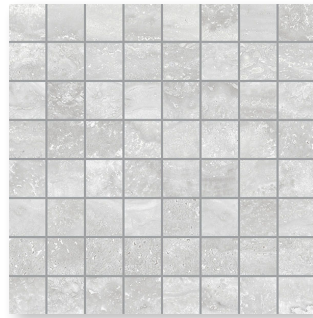

HARMONY

COLLECTION

Wayne Tile
Company

waynetile.com

HARMONY

STOCK SIZES

AVAILABLE COLORS

Bianco

Grigio

Sabbia

Grigio | 12"x24"

Sabbia | 12"x24"

HARMONY

TECHNICAL CHARACTERISTICS

Material	Glazed Porcelain
Finish	Matte
Thickness	8.5MM
Slip Resistance	R10 (Matte)
Application	Interior/Exterior
Frost Resistance	Yes
Water Absorption	≤0.1%
DCOF	≥0.42 (Matte)