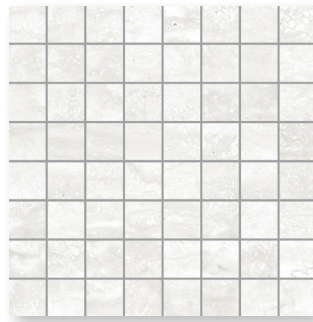

HARMONY

COLLECTION

Wayne Tile
Company

waynetile.com

HARMONY

STOCK SIZES

AVAILABLE COLORS

Bianco

Grigio

Sabbia

Grigio | 12"x24"

Sabbia | 12"x24"

HARMONY

TECHNICAL CHARACTERISTICS

Material	Glazed Porcelain
Finish	Matte
Thickness	8.5MM
Slip Resistance	R10 (Matte)
Application	Interior/Exterior
Frost Resistance	Yes
Water Absorption	≤0.1%
DCOF	≥0.42 (Matte)