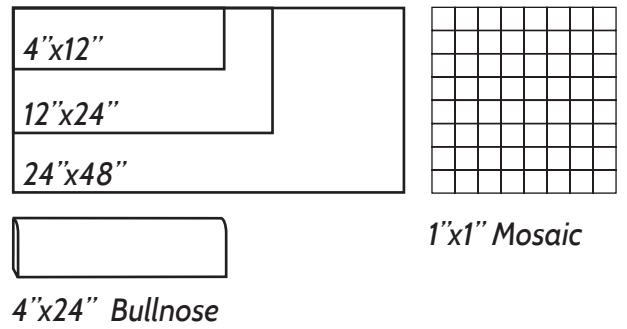

HARMONY

STOCK SIZES